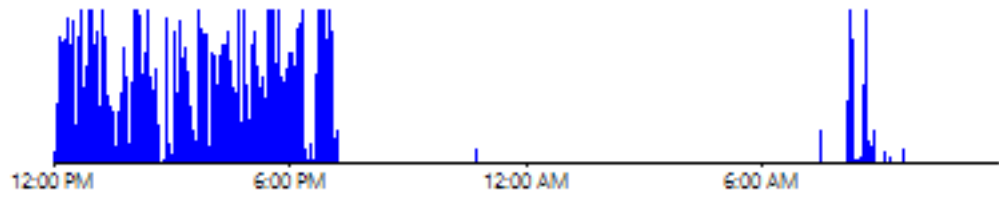

ActiGraph Sleep Report

Name: PD144

Data Start: 9/9/2019 1:00:00 PM

Data End: 9/18/2019 11:59:00 PM

Weight: 283 lbs

Device Serial: TAS1H11190090

9/9/2019

9/10/2019

9/11/2019

9/12/2019

9/13/2019

9/14/2019

9/15/2019

9/16/2019

9/17/2019

9/18/2019