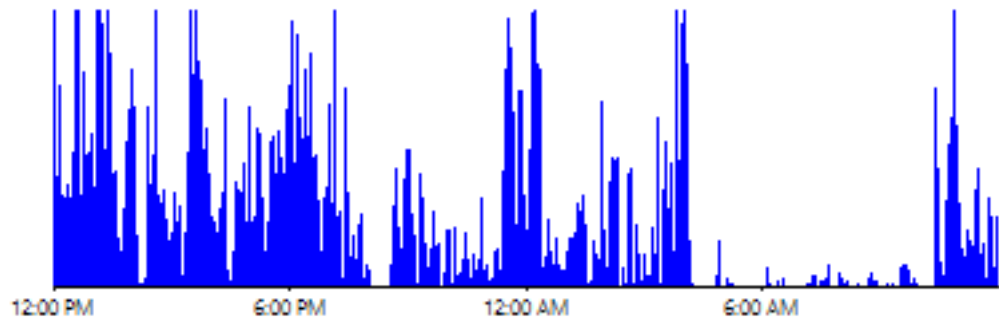

11/15/2019