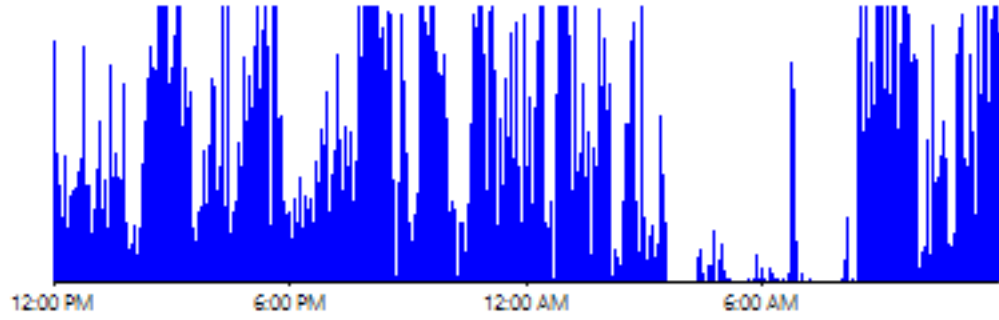

# ActiGraph Sleep Report

Name: PD166

Data Start: 11/13/2019 10:00:00 AM

Data End: 11/18/2019 2:43:00 PM

Weight: 220 lbs

Device Serial: TAS1H06190092

11/13/2019

11/14/2019