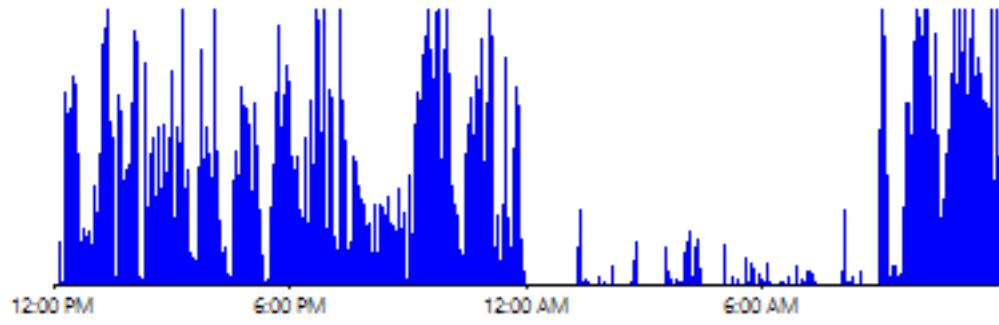

# ActiGraph Sleep Report

Name: PD166

Data Start: 11/13/2019 10:00:00 AM

Data End: 11/18/2019 2:43:00 PM

Weight: 220 lbs

Device Serial: TAS1H06190092

11/13/2019

11/14/2019