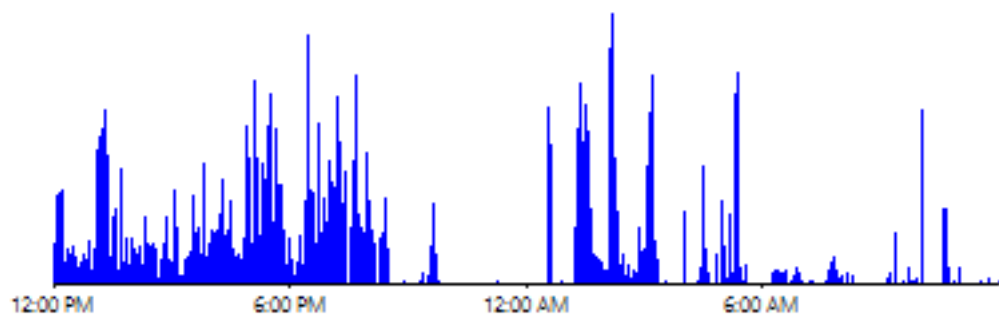

11/16/2019