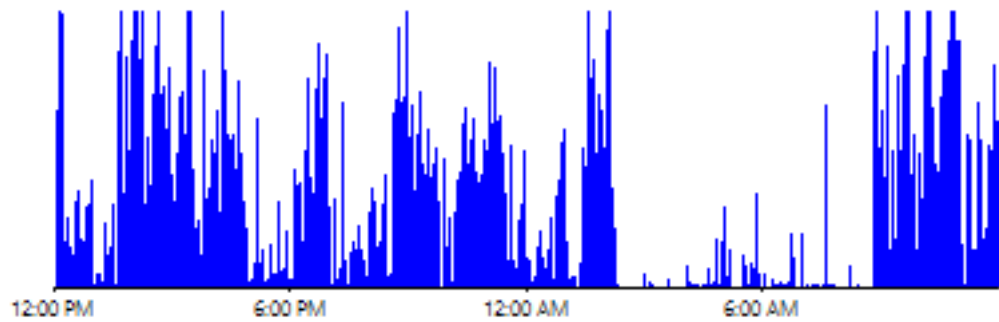

11/17/2019