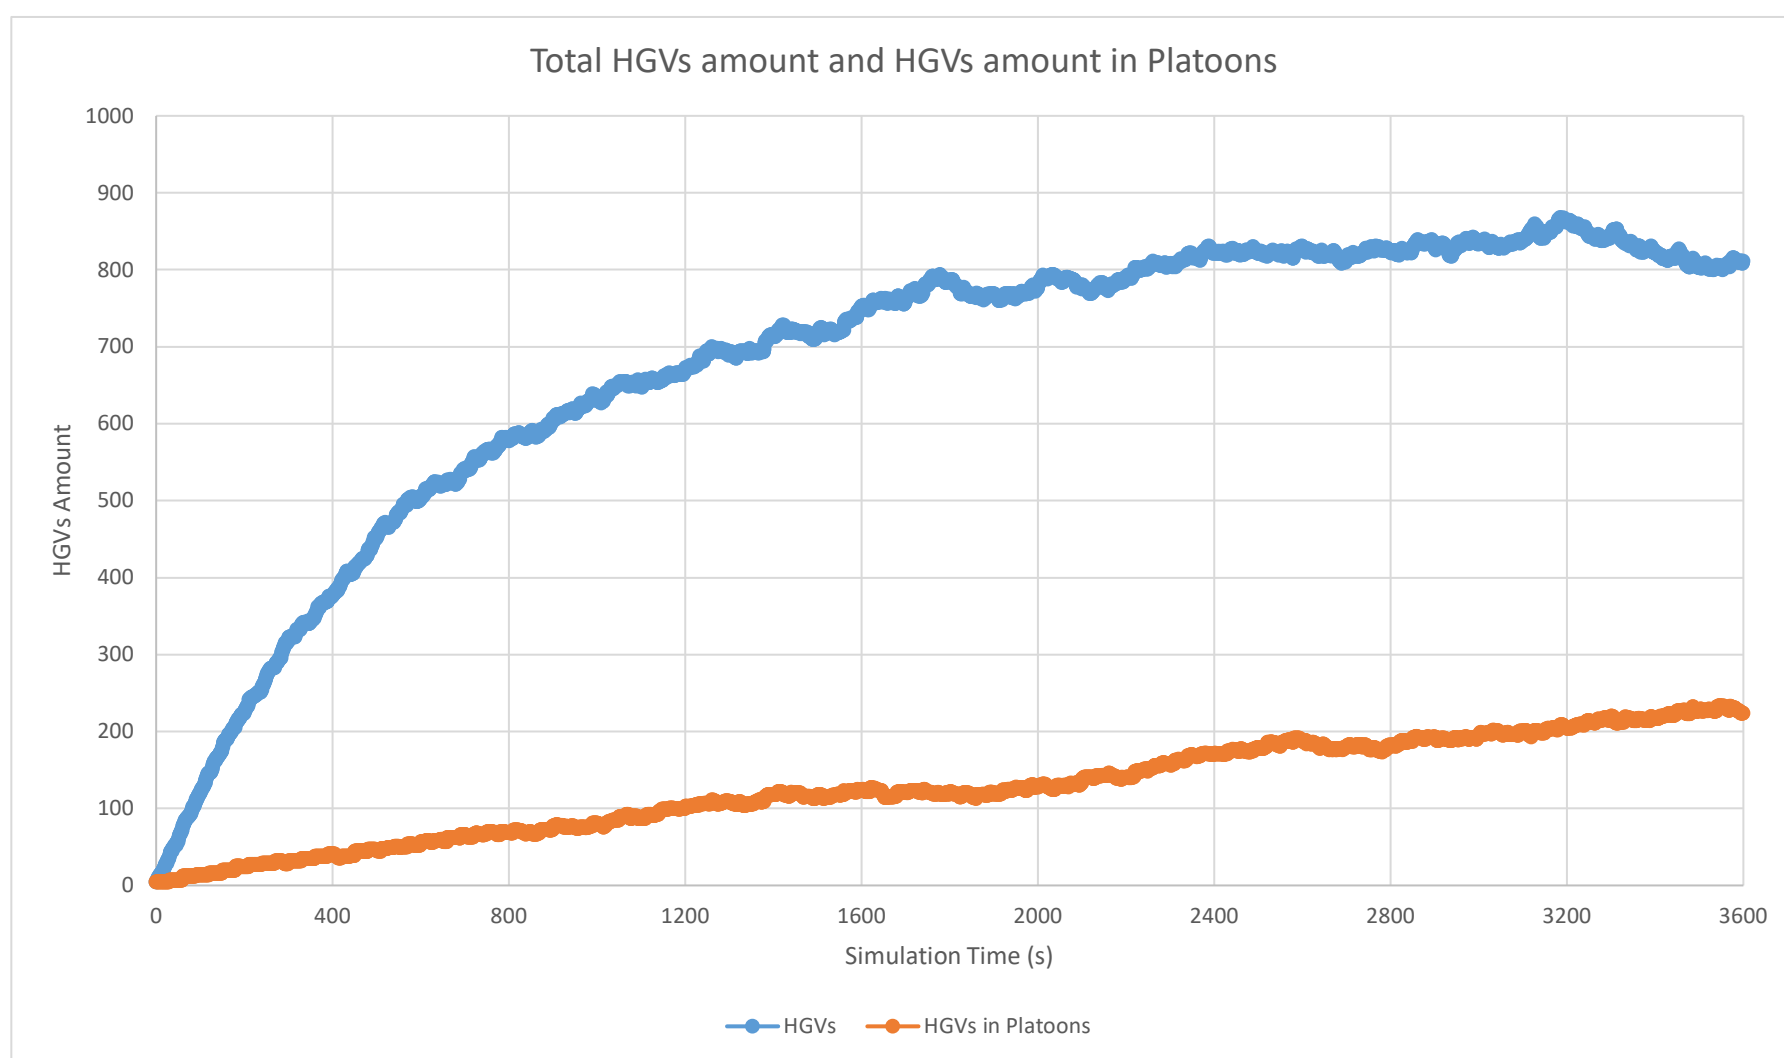

Time	HGVs	HGVs in Platoons
0	5	5
1	5	5
2	7	5
3	8	5
4	9	5
5	11	5
6	11	5
7	13	5
8	13	5
9	14	5
10	15	5
11	16	5
12	16	5
13	17	5
14	18	5
15	19	5
16	21	5
17	21	5
18	22	5
19	24	5
20	26	5
21	27	5
22	28	5
23	29	5
24	29	5
25	31	5
26	33	5
27	34	5
28	35	5
29	35	5
30	38	7
31	40	7
32	43	7
33	44	7
34	44	7
35	45	7
36	45	7
37	48	7
38	48	7
39	49	7
40	50	7
41	50	7
42	52	7
43	52	7
44	52	7
45	52	7
46	55	7
47	56	7
48	57	7
49	57	7
50	59	7
51	61	7
52	64	7
53	66	7
54	67	7
55	68	7
56	68	7
57	71	7
58	72	7
59	72	7
60	77	12
61	78	12
62	79	12
63	80	12
64	82	12
65	84	12
66	85	12
67	85	12
68	86	12
69	87	12
70	88	12
71	88	12
72	89	12
73	89	12
74	90	12
75	90	12
76	92	12
77	92	12
78	93	12
79	94	12
80	97	12
81	98	12
82	100	12
83	102	12
84	102	12
85	102	12