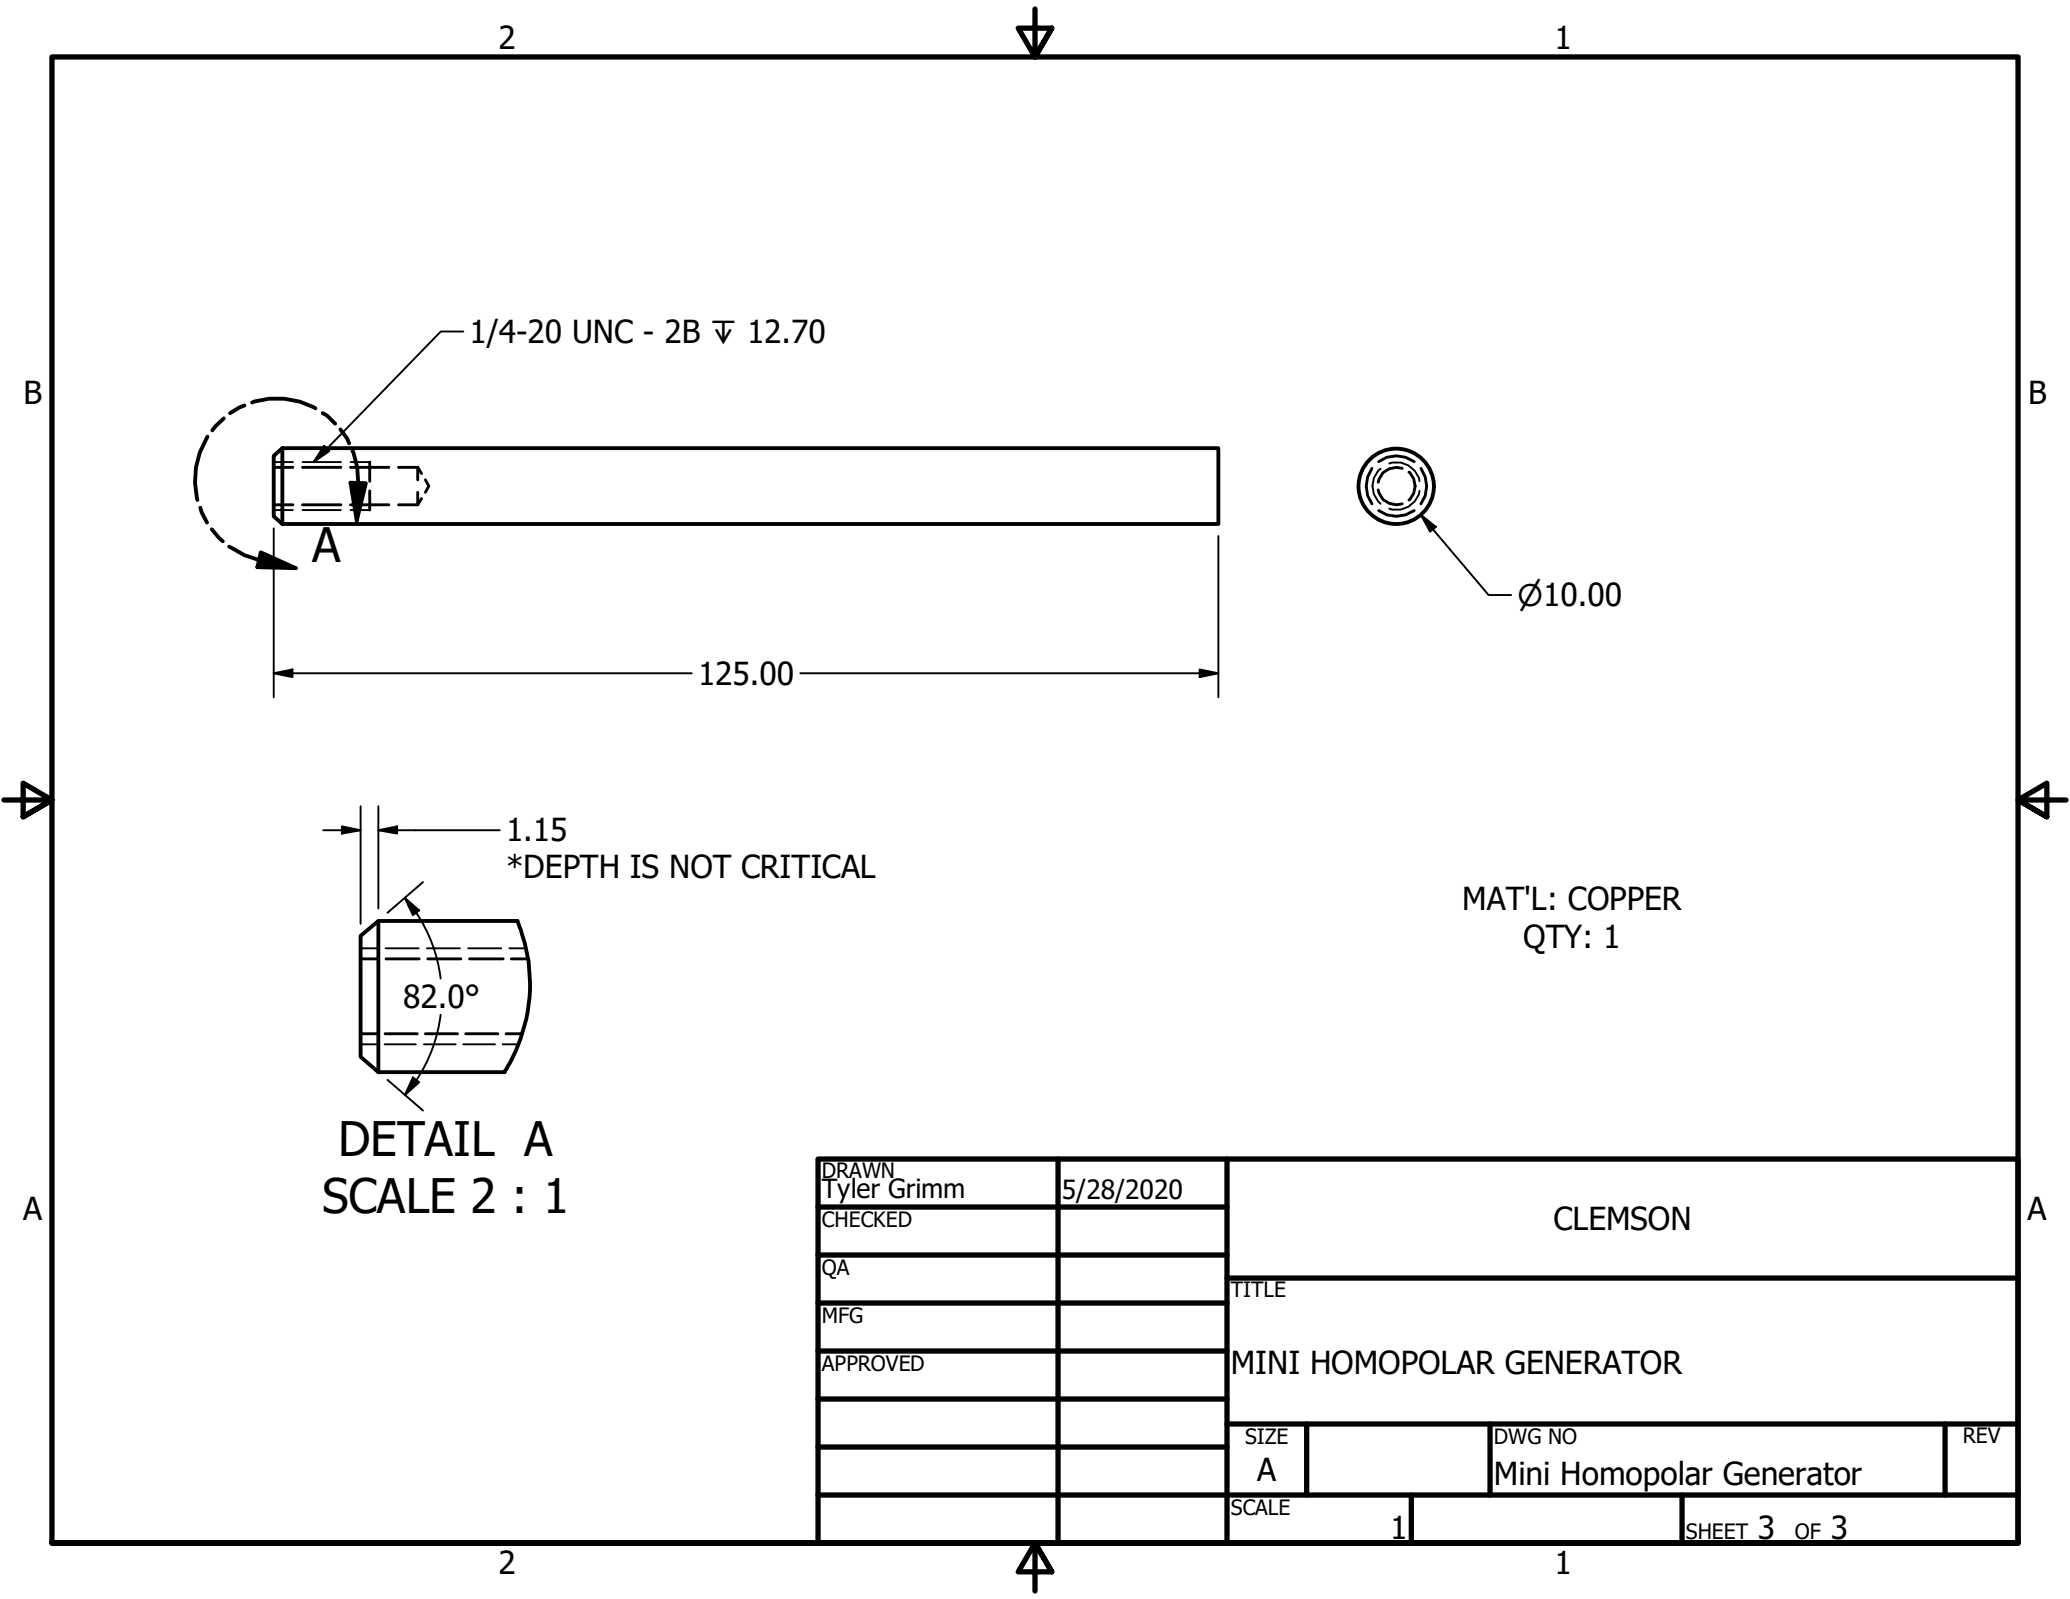

DRAWN Tyler Grimm	5/28/2020	CLEMSON		
CHECKED		TITLE		
QA		MINI HOMOPOLAR GENERATOR		
MFG		SIZE	DWG NO	REV
APPROVED		A	Mini Homopolar Generator	
		SCALE	1 / 2	SHEET 1 OF 3

✓ Ø9.00 THRU
 ✓ Ø17.30 X 90.0°
 M6x1 - 6H

MAT'L: PHENOLIC PLASTIC
 QTY: 1

DRAWN Tyler Grimm	5/28/2020	CLEMSON		
CHECKED		TITLE		
QA		MINI HOMOPOLAR GENERATOR		
MFG		SIZE	DWG NO	REV
APPROVED		A	Mini Homopolar Generator	
		SCALE	1 / 2	SHEET 2 OF 3

1/4-20 UNC - 2B ∇ 12.70

125.00

\varnothing 10.00

1.15
*DEPTH IS NOT CRITICAL

82.0°

DETAIL A
SCALE 2 : 1

MAT'L: COPPER
QTY: 1

DRAWN Tyler Grimm	5/28/2020	CLEMSON		
CHECKED		TITLE		
QA		MINI HOMOPOLAR GENERATOR		
MFG		SIZE	DWG NO	REV
APPROVED		A	Mini Homopolar Generator	
		SCALE	1	SHEET 3 OF 3