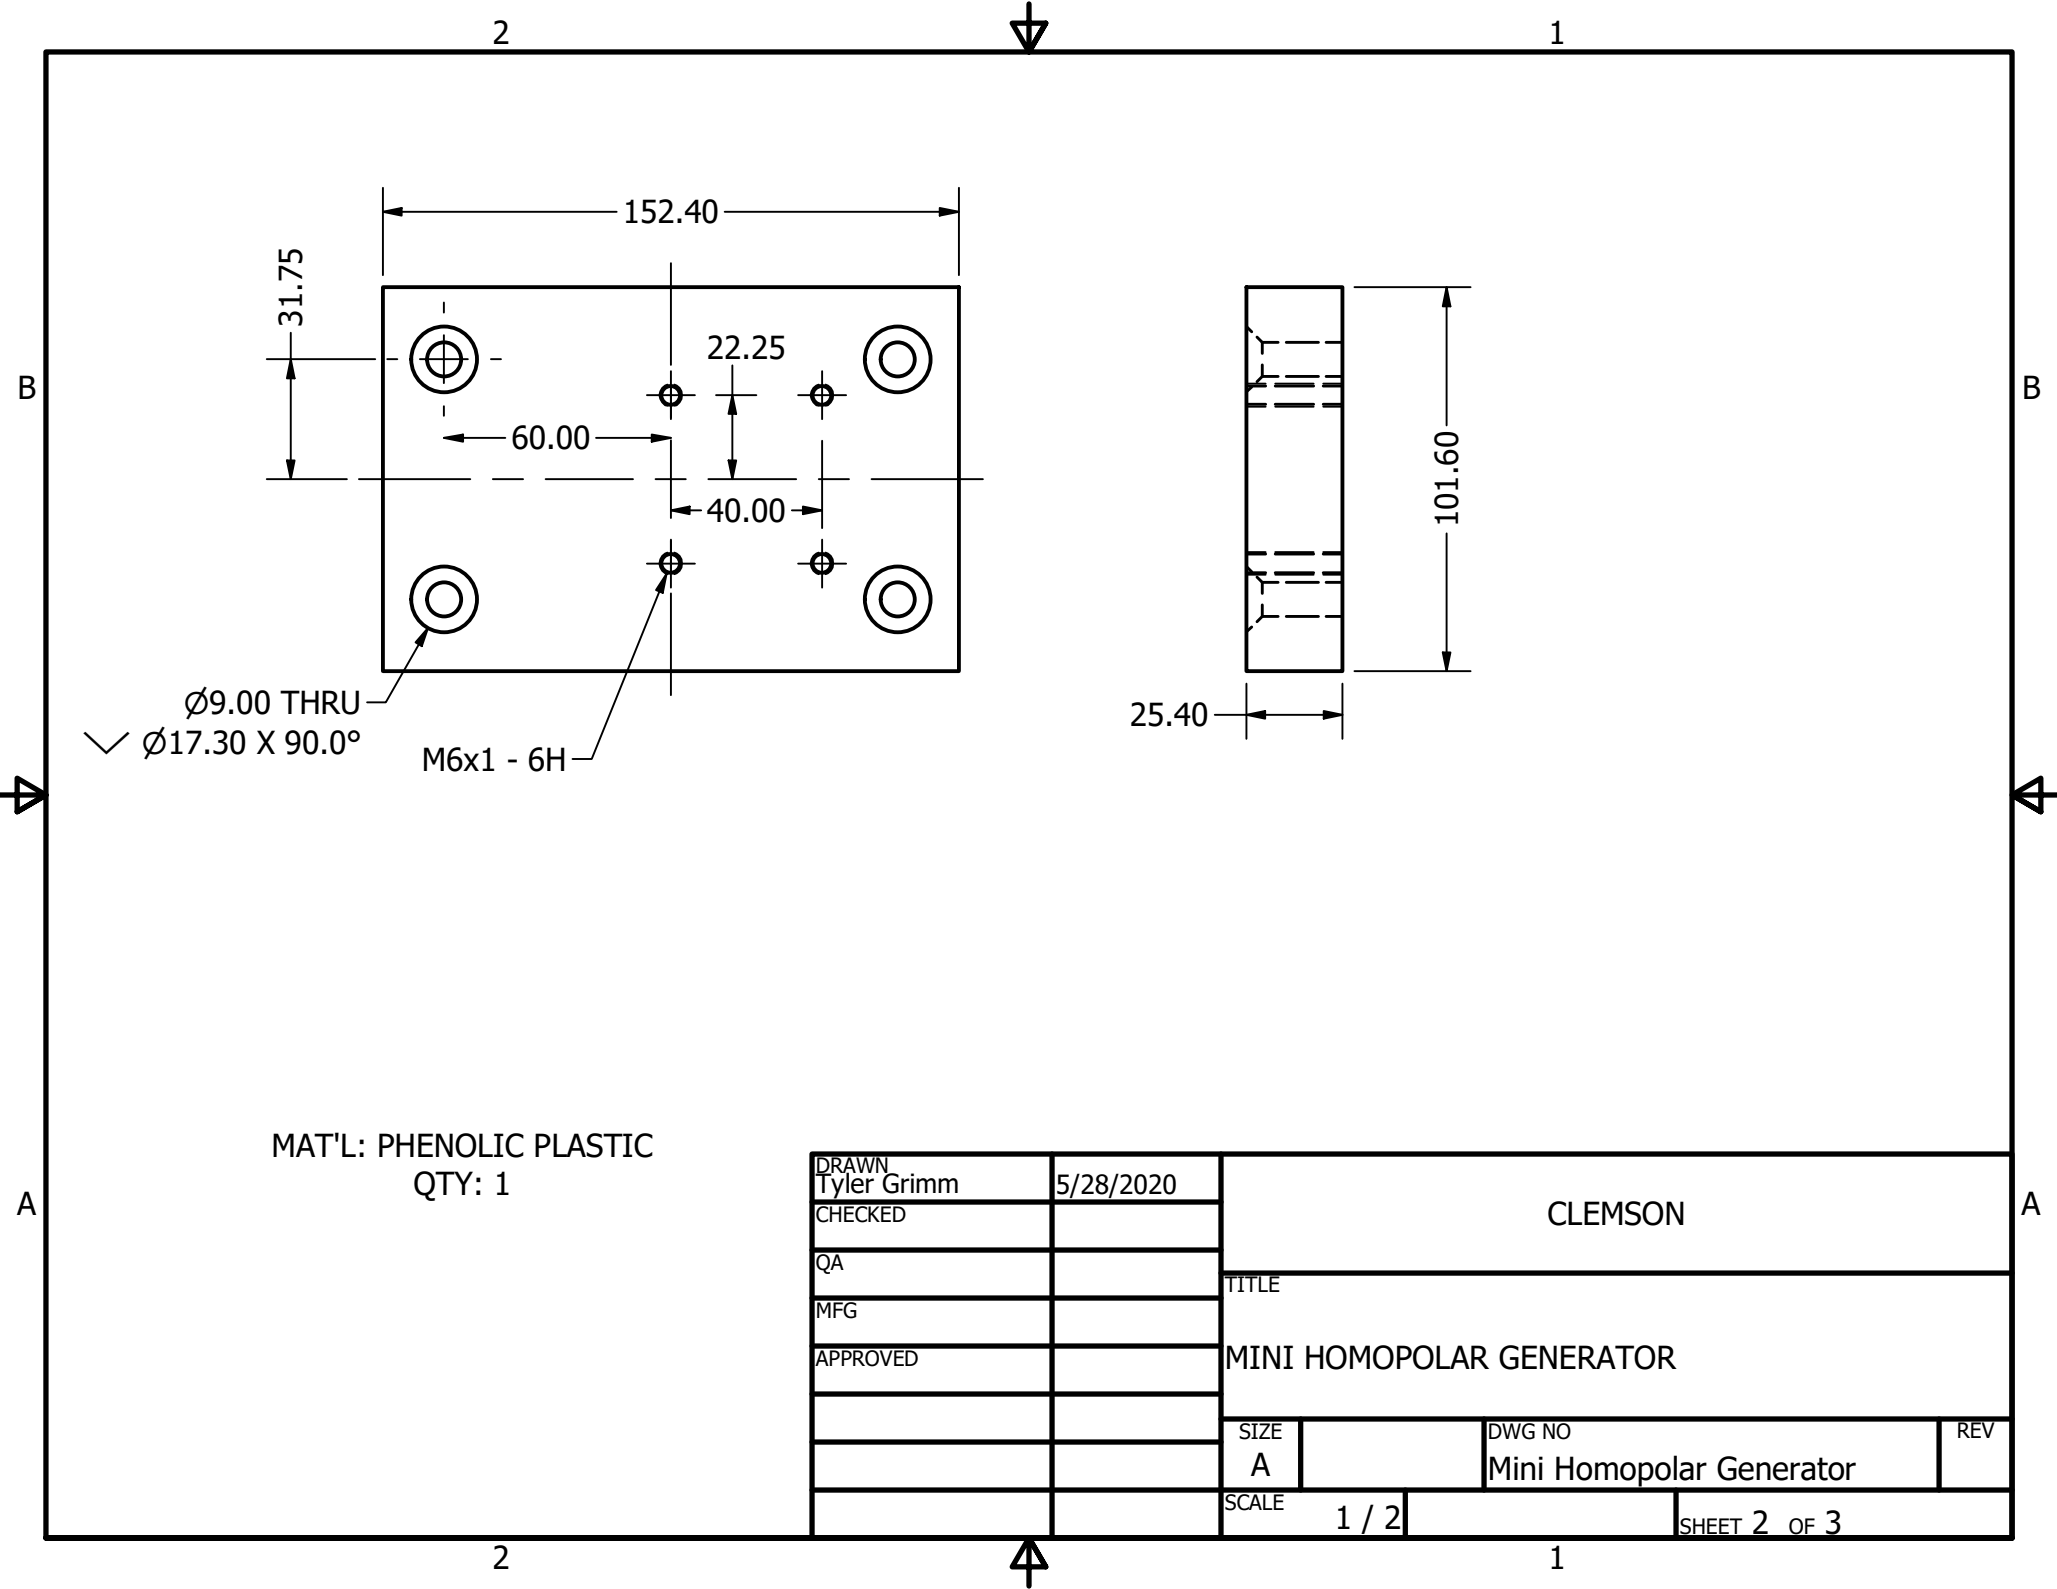

DRAWN Tyler Grimm	5/28/2020	CLEMSON		
CHECKED		TITLE		
QA		MINI HOMOPOLAR GENERATOR		
MFG		SIZE	DWG NO	REV
APPROVED		A	Mini Homopolar Generator	
		SCALE	1 / 2	SHEET 1 OF 3

✓ Ø9.00 THRU
 ✓ Ø17.30 X 90.0°
 M6x1 - 6H

MAT'L: PHENOLIC PLASTIC
 QTY: 1

DRAWN Tyler Grimm	5/28/2020	CLEMSON		
CHECKED		TITLE		
QA		MINI HOMOPOLAR GENERATOR		
MFG		SIZE	DWG NO	REV
APPROVED		A	Mini Homopolar Generator	
		SCALE	1 / 2	SHEET 2 OF 3

1/4-20 UNC - 2B ∇ 12.70

125.00

\varnothing 10.00

1.15
*DEPTH IS NOT CRITICAL

82.0°

DETAIL A
SCALE 2 : 1

MAT'L: COPPER
QTY: 1

DRAWN Tyler Grimm	5/28/2020	CLEMSON		
CHECKED		TITLE		
QA		MINI HOMOPOLAR GENERATOR		
MFG		SIZE	DWG NO	REV
APPROVED		A	Mini Homopolar Generator	
		SCALE	1	SHEET 3 OF 3